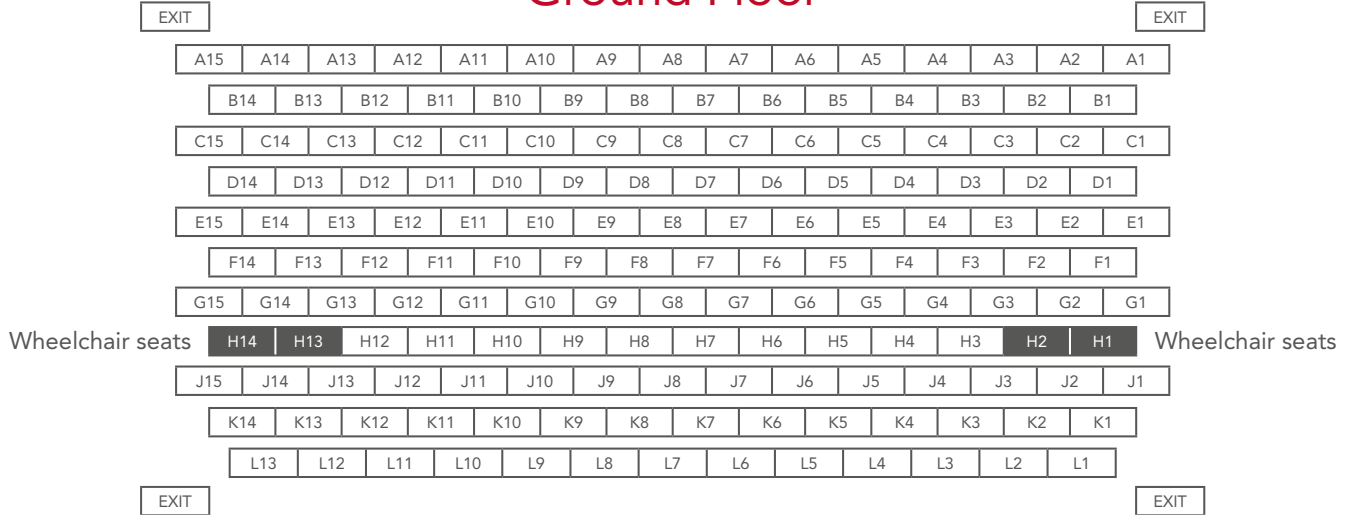

THE FUGARD THEATRE SEATING PLAN

Ground Floor

First Floor

Second Floor

Please note: Seating plans are subject to change.