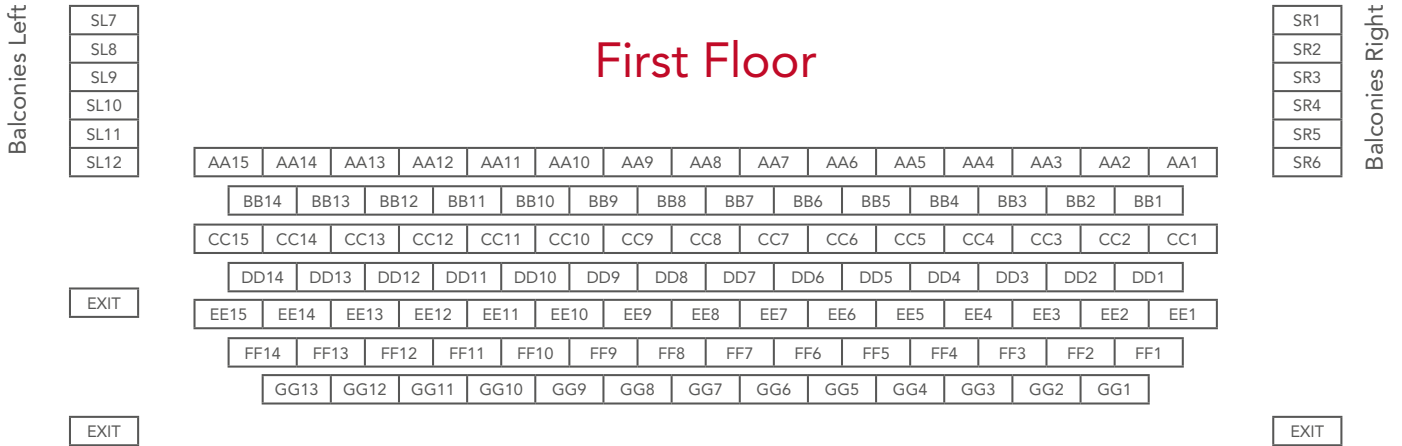

THE FUGARD THEATRE SEATING PLAN

Ground Floor

First Floor

Second Floor

Please note: Seating plans are subject to change.